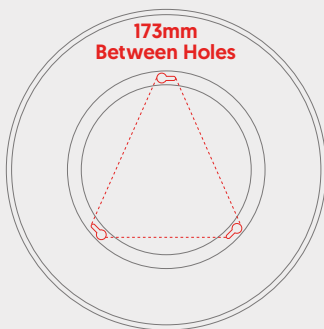

Glow UFO 170

90° Degree Aluminium Reflector

CODE: GLOWUFO-90HOOD

Dimensions

Technical

Material	Aluminium
Installation	Screw-On (3x Fixing Points - See Diagram)
Reflection Angle	90°
Diameter	400mm
Height	132mm