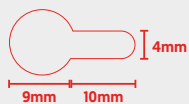

Glow UFO 170

90° Degree Aluminium Reflector

CODE: GLOWUFO-90HOOD

Dimensions

Technical

Material	Aluminium
Installation	Screw-On (3x Fixing Points - See Diagram)
Reflection Angle	90°
Diameter	400mm
Height	132mm