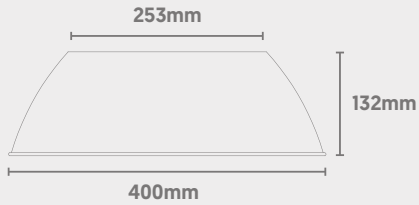

Glow UFO 170

90° Degree Aluminium Reflector

CODE: GLOWUFO-90HOOD

Dimensions

Technical

Material	Aluminium
Installation	Screw-On (3x Fixing Points - See Diagram)
Reflection Angle	90°
Diameter	400mm
Height	132mm