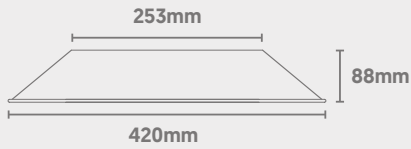

Glow UFO 170

120° Degree Aluminium Reflector

CODE: GLOWUFO-120HOOD

Dimensions

Technical

Material	Aluminium
Installation	Screw-On (3x Fixing Points - See Diagram)
Reflection Angle	120°
Diameter	420mm
Height	88mm