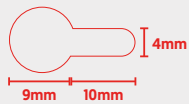

Glow UFO 170

120° Degree Aluminium Reflector

CODE: GLOWUFO-120HOOD

Dimensions

Technical

Material	Aluminium
Installation	Screw-On (3x Fixing Points - See Diagram)
Reflection Angle	120°
Diameter	420mm
Height	88mm