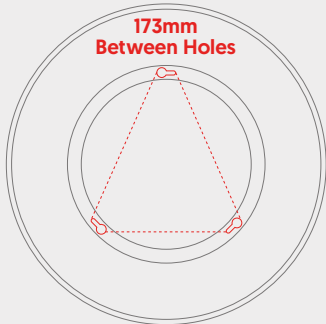

Glow UFO 170

120° Degree Aluminium Reflector

CODE: GLOWUFO-120HOOD

Dimensions

Technical

Material	Aluminium
Installation	Screw-On (3x Fixing Points - See Diagram)
Reflection Angle	120°
Diameter	420mm
Height	88mm