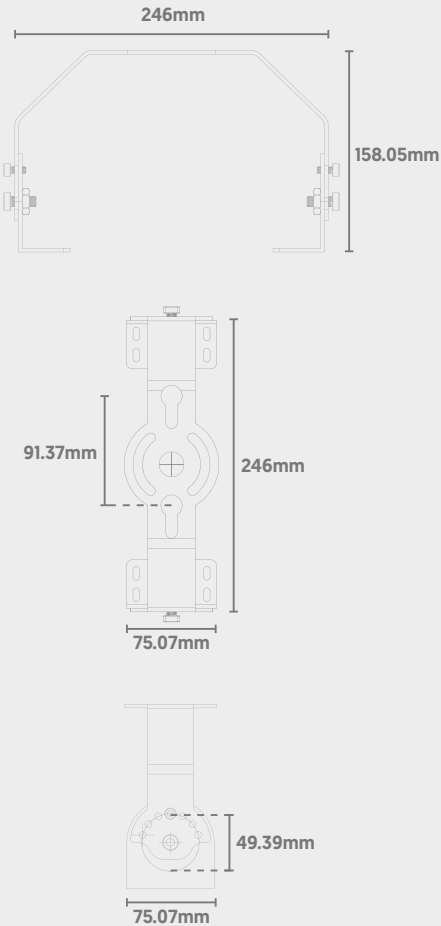

Glow UFO 170

Ceiling Mount Bracket

CODE: GLOWUFO-BRACKET

Dimensions

Technical

Installation	8 x Screw Fixing Points; Mounting Point for Ceiling Fixture
IK Rating	IK08
Brackets in Kit	x1
Material	Aluminium
Adjustable Angle	±90°
Dimensions	246mm x 158.05mm x 75.07mm
Weight	0.8kg