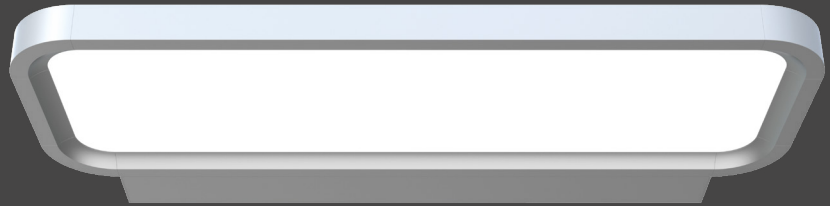

Surface &
Suspended

Ikon W

Wall Mounted Luminaire

QVIS[®]
LED LIGHTING

CODE: IKON-W

DECORATIVE RANGE

Direct/Indirect Output

UGR Compliant Diffuser

Aluminium Housing

Dimensions

Power	Efficacy	Output	Kelvin
40W	85Lm/cW	1700Lm ↑ 1700Lm ↓	4000K

Technical

Input Voltage	AC 100-270V
Direct/Indirect	50% ↑ / 50% ↓
Colour Rendering Index	>80
Power Factor	>0.9
Operating Temp.	-20 to +45°C
Materials	Aluminium & Polycarbonate
IP Rating	IP20
Dimmable	On Request
Dimensions	610mm x 265mm x 30mm
Weight	4.05kg
MacAdam Step	<3
Lifetime	50,000 hours, L90-B10 (Ta 25 °C)
CE Standards	EN60598-1, EN62493, EN55015, EN61547, EN61000-3-2, EN61000-3-3, EN62722-1, EN62722-2-1 and EN50581
CE Directives	LVD, EMC, ERP & RoHS