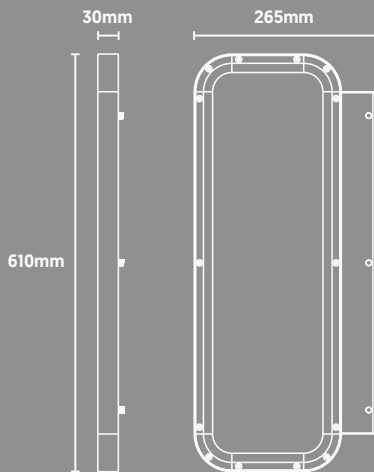

Surface &
Suspended

Ikon W

Wall Mounted Luminaire

QVIS[®]
LED LIGHTING

CODE: IKON-W

DECORATIVE RANGE

Direct/Indirect Output

UGR Compliant Diffuser

Aluminium Housing

Dimensions

Power	Efficacy	Output	Kelvin
40W	85Lm/cW	1700Lm ↑ 1700Lm ↓	4000K

Technical

Input Voltage	AC 100-270V
Direct/Indirect	50% ↑ / 50% ↓
Colour Rendering Index	>80
Power Factor	>0.9
Operating Temp.	-20 to +45°C
Materials	Aluminium & Polycarbonate
IP Rating	IP20
Dimmable	On Request
Dimensions	610mm x 265mm x 30mm
Weight	4.05kg
MacAdam Step	<3
Lifetime	50,000 hours, L90-B10 (Ta 25 °C)
CE Standards	EN60598-1, EN62493, EN55015, EN61547, EN61000-3-2, EN61000-3-3, EN62722-1, EN62722-2-1 and EN50581
CE Directives	LVD, EMC, ERP & RoHS