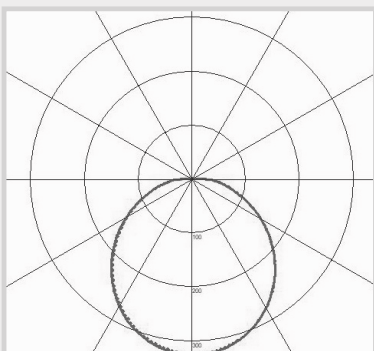

External

IP65 Ingress Protection

Conduit Side & Back Entry

Wattage Switchable

Tri-Colour (3000K/4000K/6000K)

Dimensions

Light Source Energy Rating

Photometric Data

Rebel

Canopy Bulkhead

CODE: RBL-SWS-255TC

QVIS[®]
LED LIGHTING

Power (Selectable)	Efficacy	Output	Kelvin
8W	105Lm/cW	840Lm	Tri-Colour: 3000K, 4000K or 6000K
12W	105Lm/cW	1260Lm	
15W	105Lm/cW	1575Lm	
18W	105Lm/cW	1890Lm	