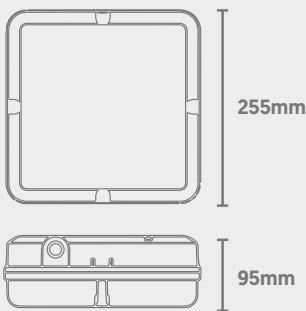

External

IP65 Ingress Protection

Conduit Side & Back Entry

Wattage Switchable

Tri-Colour (3000K/4000K/6000K)

Dimensions

Light Source Energy Rating

Photometric Data

Rebel

Canopy Bulkhead

CODE: RBL-SWS-255TC

QVIS[®]
LED LIGHTING

Power (Selectable)	Efficacy	Output	Kelvin
8W	105Lm/cW	840Lm	Tri-Colour: 3000K, 4000K or 6000K
12W	105Lm/cW	1260Lm	
15W	105Lm/cW	1575Lm	
18W	105Lm/cW	1890Lm	

Technical

Input Voltage	AC 220-240V
Colour Rendering Index	>80
Power Factor	>0.9
Operating Temp.	-20 to +40°C
Materials	Polycarbonate
IP Rating	IP65
IK Rating	IK10
Dimmable	On Request
Dimensions	255mm x 95mm
Weight	0.84kg
MacAdam Step	<3
Lifetime	50,000 hours, L70-B10 (Ta 25 °C)
CE Standards	EN60598-1, EN62493, EN55015, EN61547, EN61000-3-2, EN61000-3-3, EN62722-1, EN62722-2-1 and EN50581
CE Directives	LVD, EMC, ERP & RoHS