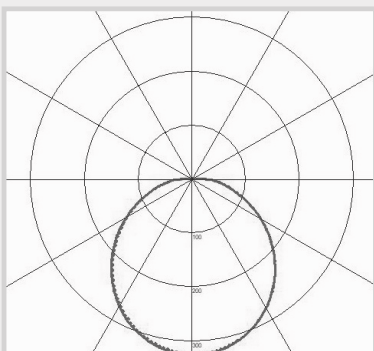

External

IP65 Ingress Protection

Conduit Side & Back Entry

Wattage Switchable

Tri-Colour (3000K/4000K/6000K)

Dimensions

Light Source Energy Rating

Photometric Data

Rebel

Canopy Bulkhead

QVIS[®]
LED LIGHTING

CODE: RBL-RWS-285TC

Power (Selectable)	Efficacy	Output	Kelvin
8W	105Lm/cW	840Lm	Tri-Colour: 3000K, 4000K or 6000K
12W	105Lm/cW	1260Lm	
15W	105Lm/cW	1575Lm	
18W	105Lm/cW	1890Lm	