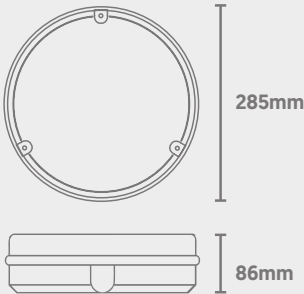

External

IP65 Ingress Protection

Conduit Side & Back Entry

Wattage Switchable

Tri-Colour (3000K/4000K/6000K)

Dimensions

Light Source Energy Rating

Photometric Data

Rebel

Canopy Bulkhead

QVIS[®]
LED LIGHTING

CODE: RBL-RWS-285TC

Power (Selectable)	Efficacy	Output	Kelvin
8W	105Lm/cW	840Lm	Tri-Colour: 3000K, 4000K or 6000K
12W	105Lm/cW	1260Lm	
15W	105Lm/cW	1575Lm	
18W	105Lm/cW	1890Lm	

Technical

Input Voltage	AC 220-240V
Colour Rendering Index	>80
Power Factor	>0.9
Operating Temp.	-20 to +40°C
Materials	Polycarbonate
IP Rating	IP65
IK Rating	IK10
Dimmable	On Request
Dimensions	285mm x 86mm
Weight	0.78kg
MacAdam Step	<3
Lifetime	50,000 hours, L70-B10 (Ta 25 °C)
CE Standards	EN60598-1, EN62493, EN55015, EN61547, EN61000-3-2, EN61000-3-3, EN62722-1, EN62722-2-1 and EN50581
CE Directives	LVD, EMC, ERP & RoHS