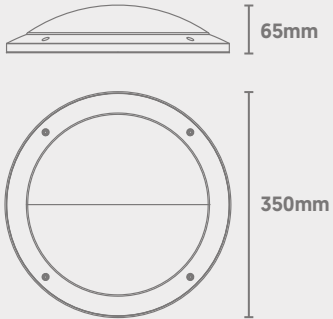

External

Eclipse

Eyelid Attachment

QVIS[®]
LED LIGHTING

CODE: EC-EYELID2

Dimensions

Technical

Materials	Die-Cast Aluminium
IK Rating	IK10
Fixing Points	x4 (5mm Hole Diameter)
Dimensions	350mm x 65mm
Eyelid Coverage	130mm