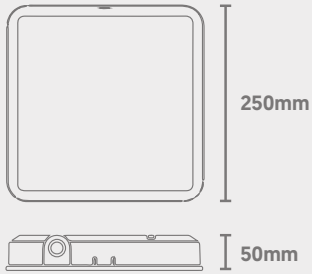

Rebel

Square Black Base

CODE: REBEL-SQ-BLK-BASE

Dimensions

Luminaire not included - black base only

Technical

Materials	Polycarbonate
Fixing Points	x4 Screw Entry Points (4mm Hole Diameter)
Dimensions	250mm x 50mm
Application	Screw-On