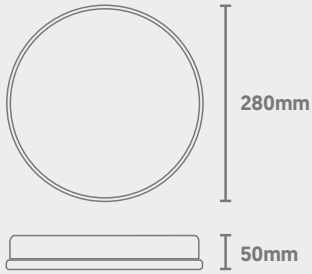

## Circular Black Base

CODE: REBEL-RD-BLK-BASE

### Dimensions

Luminaire not included - black base only

### Technical

Materials	Polycarbonate
Fixing Points	x4 Screw Entry Points (4mm Hole Diameter)
Dimensions	280mm x 50mm
Application	Screw-On