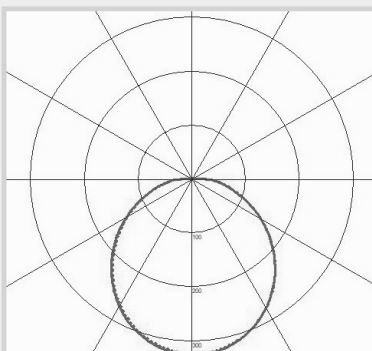

External

IP65 Ingress Protection

Conduit Side & Back Entry

Wattage Switchable

Tri-Colour (3000K/4000K/6000K)

Dimensions

Light Source Energy Rating

Photometric Data

Rebel

Canopy Bulkhead

CODE: RBL-RWS-285TC/EM

QVIS[®]
LED LIGHTING

Power (Selectable)	Efficacy	Output	Kelvin
8W [Emergency 3W]	105Lm/cW	840Lm [Emergency 315Lm]	Tri-Colour: 3000K, 4000K or 6000K
12W [Emergency 3W]	105Lm/cW	1260Lm [Emergency 315Lm]	
15W [Emergency 3W]	105Lm/cW	1575Lm [Emergency 315Lm]	
18W [Emergency 3W]	105Lm/cW	1890Lm [Emergency 315Lm]	