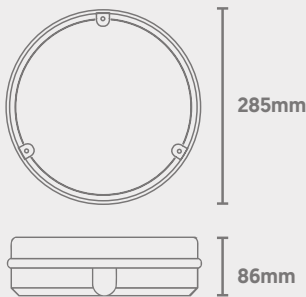

External

IP65 Ingress Protection

Conduit Side & Back Entry

Wattage Switchable

Tri-Colour (3000K/4000K/6000K)

Dimensions

Light Source Energy Rating

Photometric Data

Rebel

Canopy Bulkhead

CODE: RBL-RWS-285TC/EM

QVIS[®]
LED LIGHTING

Power (Selectable)	Efficacy	Output	Kelvin
8W [Emergency 3W]	105Lm/cW	840Lm [Emergency 315Lm]	Tri-Colour: 3000K, 4000K or 6000K
12W [Emergency 3W]	105Lm/cW	1260Lm [Emergency 315Lm]	
15W [Emergency 3W]	105Lm/cW	1575Lm [Emergency 315Lm]	
18W [Emergency 3W]	105Lm/cW	1890Lm [Emergency 315Lm]	

Technical

Input Voltage	AC 220-240V
Colour Rendering Index	>80
Power Factor	>0.9
Operating Temp.	-20 to +40°C
Materials	Polycarbonate
IP Rating	IP65
IK Rating	IK10
Dimmable	On Request
Dimensions	285mm x 86mm
Weight	0.95kg
MacAdam Step	<3
Emergency Output	3 Hours [3W]
Lifetime	50,000 hours, L70-B10 (Ta 25 °C)
CE Standards	EN60598-1, EN62493, EN55015, EN61547, EN61000-3-2, EN61000-3-3, EN62722-1, EN62722-2-1 and EN50581
CE Directives	LVD, EMC, ERP & RoHS