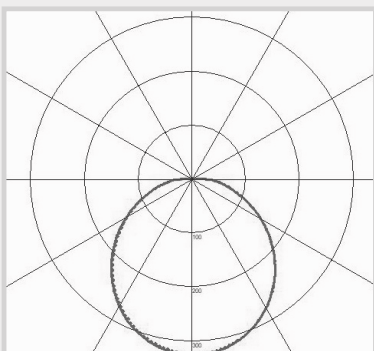

External

IP65 Ingress Protection

Conduit Side & Back Entry

Wattage Switchable

Tri-Colour (3000K/4000K/6000K)

Dimensions

Light Source Energy Rating

Photometric Data

Rebel

Canopy Bulkhead

QVIS[®]
LED LIGHTING

CODE: RBL-SWS-255TC/EM

Power (Selectable)	Efficacy	Output	Kelvin
8W [Emergency 3W]	105Lm/cW	840Lm [Emergency 315Lm]	Tri-Colour: 3000K, 4000K or 6000K
12W [Emergency 3W]	105Lm/cW	1260Lm [Emergency 315Lm]	
15W [Emergency 3W]	105Lm/cW	1575Lm [Emergency 315Lm]	
18W [Emergency 3W]	105Lm/cW	1890Lm [Emergency 315Lm]	