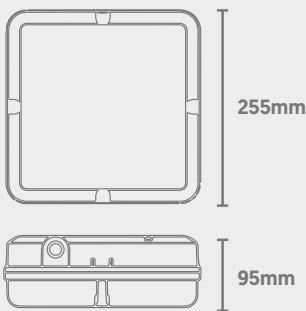

External

IP65 Ingress Protection

Conduit Side & Back Entry

Wattage Switchable

Tri-Colour (3000K/4000K/6000K)

Dimensions

Light Source Energy Rating

Photometric Data

Rebel

Canopy Bulkhead

QVIS[®]
LED LIGHTING

CODE: RBL-SWS-255TC/EM

Power (Selectable)	Efficacy	Output	Kelvin
8W [Emergency 3W]	105Lm/cW	840Lm [Emergency 315Lm]	Tri-Colour: 3000K, 4000K or 6000K
12W [Emergency 3W]	105Lm/cW	1260Lm [Emergency 315Lm]	
15W [Emergency 3W]	105Lm/cW	1575Lm [Emergency 315Lm]	
18W [Emergency 3W]	105Lm/cW	1890Lm [Emergency 315Lm]	

Technical

Input Voltage	AC 220-240V
Colour Rendering Index	>80
Power Factor	>0.9
Operating Temp.	-20 to +40°C
Materials	Polycarbonate
IP Rating	IP65
IK Rating	IK10
Dimmable	On Request
Dimensions	255mm x 95mm
Weight	1.01kg
MacAdam Step	<3
Emergency Output	3 Hours [3W]
Lifetime	50,000 hours, L70-B10 (Ta 25 °C)
CE Standards	EN60598-1, EN62493, EN55015, EN61547, EN61000-3-2, EN61000-3-3, EN62722-1, EN62722-2-1 and EN50581
CE Directives	LVD, EMC, ERP & RoHS