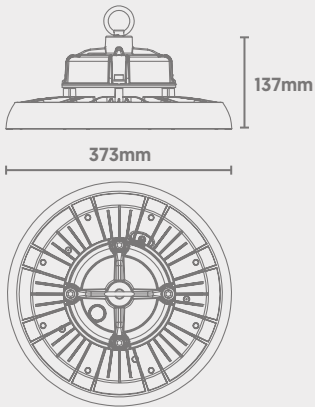

Dimensions

Wattage and Colour Temperature
Switches Behind Protective Tab
on Integral Driver

Power (Selectable)	Efficacy	Output	Kelvin
100W	170Lm/cW	17000Lm	Tri-Colour: 4000K, 5000K or 5700K
150W	170Lm/cW	25500Lm	
200W	170Lm/cW	34000Lm	

Technical

Input Voltage	AC 100-277V
Colour Rendering Index	>80
Beam Spread	90°
Power Factor	>0.95
Operating Temp.	-35 to +50°C
Materials	Die-Cast & Polycarbonate
IP Rating	IP65
IK Rating	IK08
Cable Flex	1.5m
Dimmable	1-10V (as Standard)
Dimensions	373mm x 137mm
Weight	3.5kg
MacAdam Step	<3
Lifetime	60,000 hours, L70-B10 (Ta 25 °C)
CE Standards	EN60598-1, EN 60598 2-5, EN62493, EN55015, EN61547, EN61000-3-2, EN61000-3-3, EN62722-1, EN62722-2-1 and EN50581
CE Directives	LVD, EMC, ERP & RoHS