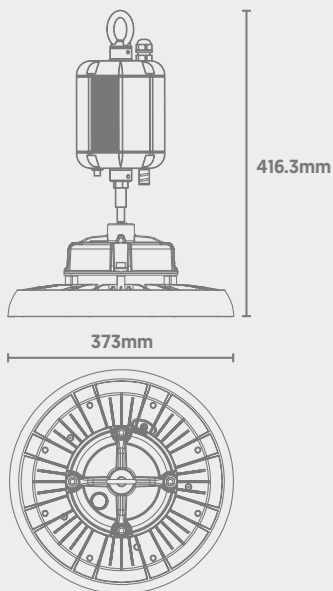

### Dimensions

**A**  
**T**  
**G** **C** Light Source  
Energy Rating

### Photometric Data

Wattage and Colour Temperature  
Switches Behind Protective Tab  
on Integral Driver

**3HR**  
EMERGENCY  
DURATION

**7**  
YEARS  
WARRANTY  
+ 2 YEAR ON SITE\*

Power (Selectable)	Efficacy	Output	Kelvin
100W (Emergency 5W)	170Lm/cW	17000Lm (Emergency 850Lm)	Tri-Colour: 4000K, 5000K or 5700K
150W (Emergency 5W)	170Lm/cW	25500Lm (Emergency 850Lm)	
200W (Emergency 5W)	170Lm/cW	34000Lm (Emergency 850Lm)	

### Technical

Input Voltage	AC 100-277V
Colour Rendering Index	>80
Beam Spread	90°
Power Factor	>0.95
Operating Temp.	-35 to +50°C
Materials	Die-Cast & Polycarbonate
IP Rating	IP65
IK Rating	IK08
Cable Flex	1.5m
Dimmable	1-10V (as Standard)
Dimensions (with Battery)	373mm x 416.3mm
Weight	7.1kg
MacAdam Step	<3
Emergency Output	3 Hours (5W)
Lifetime	60,000 hours, L70-B10 (Ta 25 °C)
CE Standards	EN60598-1, EN 60598 2-5, EN62493, EN55015, EN61547, EN61000-3-2, EN61000-3-3, EN62722-1, EN62722-2-1 and EN50581
CE Directives	LVD, EMC, ERP & RoHS