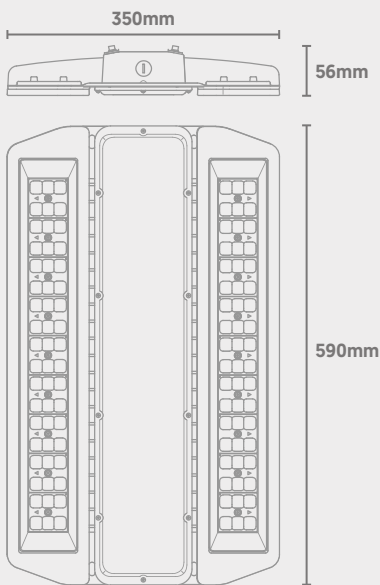

## Baylite Pro Low Bay

CODE: BP-WS-NW/EM

-  IP65 Ingress Protection
-  IK10 Impact Resistance
-  Wattage Switchable
-  1-10V Dimmable (as Standard)

**3HR**  
EMERGENCY  
DURATION

**7**  
YEARS  
WARRANTY  
+ 2 YEAR ON SITE\*

### Dimensions

Wattage switchable from 0 to 200W via dial on back of fitting.

Power (Selectable)	Efficacy	Output	Kelvin
50W [Emergency 5W]	140Lm/cW	7000Lm [Emergency 700Lm]	4000K
75W [Emergency 5W]	140Lm/cW	10500Lm [Emergency 700Lm]	
100W [Emergency 5W]	140Lm/cW	14000Lm [Emergency 700Lm]	
125W [Emergency 5W]	140Lm/cW	17500Lm [Emergency 700Lm]	
150W [Emergency 5W]	140Lm/cW	21000Lm [Emergency 700Lm]	
175W [Emergency 5W]	140Lm/cW	24500Lm [Emergency 700Lm]	
200W [Emergency 5W]	140Lm/cW	28000Lm [Emergency 700Lm]	

### Technical

Input Voltage	AC 100-240V
Colour Rendering Index	>80
Beam Angle	90°
Power Factor	0.97
Operating Temp.	-20 to +45°C
Materials	Aluminium & Tempered Glass
IP Rating	IP65
IK Rating	IK10
Dimmable	1-10V (as Standard)
Dimensions	590mm x 350mm x 56mm
Weight	7.81kg
MacAdam Step	<3
Emergency Output	3 Hours [5W]
Lifetime	50,000 hours, L90-B10 (Ta 25 °C)
CE Standards	EN60598-1, EN62493, EN55015, EN61547, EN61000-3-2, EN61000-3-3, EN62722-1, EN62722-2-1 and EN50581
CE Directives	LVD, EMC, ERP & RoHS