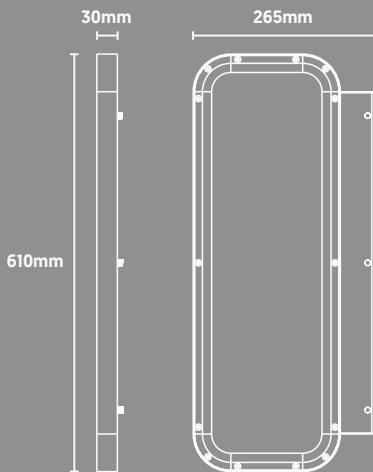

Surface & Suspended

Ikon W

Wall Mounted Luminaire

CODE: IKON-W/D

DECORATIVE RANGE

Direct/Indirect Output

UGR Compliant Diffuser

Aluminium Housing

Dimensions

Power	Efficacy	Output	Kelvin
40W	85Lm/cW	1700Lm ↑ 1700Lm ↓	4000K

Technical

Input Voltage	AC 100-270V
Direct/Indirect	50% ↑ / 50% ↓
Colour Rendering Index	>80
Power Factor	>0.9
Operating Temp.	-20 to +45°C
Materials	Aluminium & Polycarbonate
IP Rating	IP20
Dimmable	DALI 2.0
Dimensions	610mm x 265mm x 30mm
Weight	4.05kg
MacAdam Step	<3
Lifetime	50,000 hours, L90-B10 (Ta 25 °C)
CE Standards	EN60598-1, EN62493, EN55015, EN61547, EN61000-3-2, EN61000-3-3, EN62722-1, EN62722-2-1 and EN50581
CE Directives	LVD, EMC, ERP & RoHS