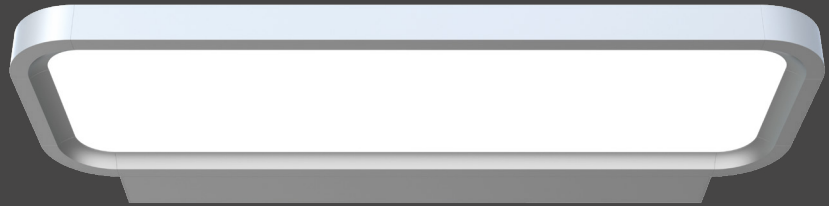

Surface & Suspended

Ikon W

Wall Mounted Luminaire

CODE: IKON-W/D

DECORATIVE RANGE

Direct/Indirect Output

UGR Compliant Diffuser

Aluminium Housing

Dimensions

Power	Efficacy	Output	Kelvin
40W	85Lm/cW	1700Lm ↑ 1700Lm ↓	4000K

Technical

Input Voltage	AC 100-270V
Direct/Indirect	50% ↑ / 50% ↓
Colour Rendering Index	>80
Power Factor	>0.9
Operating Temp.	-20 to +45°C
Materials	Aluminium & Polycarbonate
IP Rating	IP20
Dimmable	DALI 2.0
Dimensions	610mm x 265mm x 30mm
Weight	4.05kg
MacAdam Step	<3
Lifetime	50,000 hours, L90-B10 (Ta 25 °C)
CE Standards	EN60598-1, EN62493, EN55015, EN61547, EN61000-3-2, EN61000-3-3, EN62722-1, EN62722-2-1 and EN50581
CE Directives	LVD, EMC, ERP & RoHS