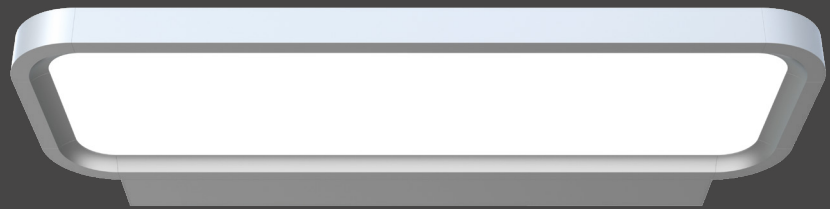

Surface &
Suspended

Ikon W

Wall Mounted Luminaire

QVIS[®]
LED LIGHTING

CODE: IKON-W/1-10V

DECORATIVE RANGE

Direct/Indirect Output

UGR Compliant Diffuser

Aluminium Housing

Dimensions

Power	Efficacy	Output	Kelvin
40W	85Lm/cW	1700Lm ↑ 1700Lm ↓	4000K

Technical

Input Voltage	AC 100-270V
Direct/Indirect	50% ↑ / 50% ↓
Colour Rendering Index	>80
Power Factor	>0.9
Operating Temp.	-20 to +45°C
Materials	Aluminium & Polycarbonate
IP Rating	IP20
Dimmable	1-10V
Dimensions	610mm x 265mm x 30mm
Weight	4.05kg
MacAdam Step	<3
Lifetime	50,000 hours, L90-B10 (Ta 25 °C)
CE Standards	EN60598-1, EN62493, EN55015, EN61547, EN61000-3-2, EN61000-3-3, EN62722-1, EN62722-2-1 and EN50581
CE Directives	LVD, EMC, ERP & RoHS