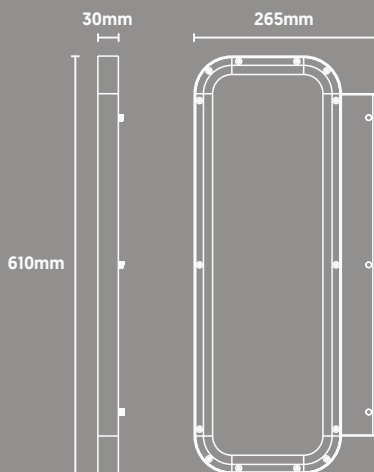

Surface &
Suspended

Ikon W

Wall Mounted Luminaire

QVIS[®]
LED LIGHTING

CODE: IKON-W/1-10V

DECORATIVE RANGE

Direct/Indirect Output

UGR Compliant Diffuser

Aluminium Housing

Dimensions

Power	Efficacy	Output	Kelvin
40W	85Lm/cW	1700Lm ↑ 1700Lm ↓	4000K

Technical

Input Voltage	AC 100-270V
Direct/Indirect	50% ↑ / 50% ↓
Colour Rendering Index	>80
Power Factor	>0.9
Operating Temp.	-20 to +45°C
Materials	Aluminium & Polycarbonate
IP Rating	IP20
Dimmable	1-10V
Dimensions	610mm x 265mm x 30mm
Weight	4.05kg
MacAdam Step	<3
Lifetime	50,000 hours, L90-B10 (Ta 25 °C)
CE Standards	EN60598-1, EN62493, EN55015, EN61547, EN61000-3-2, EN61000-3-3, EN62722-1, EN62722-2-1 and EN50581
CE Directives	LVD, EMC, ERP & RoHS