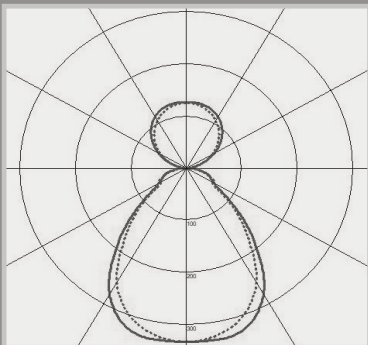

Surface & Suspended

Direct/Indirect Output

UGR Compliant Diffuser

Aluminium Housing

Dimensions

A T G F Light Source Energy Rating

Photometric Data

Ikon S

Wall Mounted Luminaire

CODE: IKON-S-1200X260NW/D

QVIS[®]
LED LIGHTING

DECORATIVE RANGE

Power	Efficacy	Output	Kelvin
60W	105Lm/cW	2100Lm ↑ 4200Lm ↓	4000K

Technical

Input Voltage	AC 100-270V
Direct/Indirect	30% ↑ / 70% ↓
Colour Rendering Index	>80
Power Factor	>0.9
Operating Temp.	-20 to +45°C
Materials	Aluminium & Polycarbonate
IP Rating	IP20
Dimmable	DALI 2.0
Dimensions	1200mm x 260mm x 30mm
Weight	6.37kg
MacAdam Step	<3
Lifetime	50,000 hours, L90-B10 (Ta 25 °C)
CE Standards	EN60598-1, EN62493, EN55015, EN61547, EN61000-3-2, EN61000-3-3, EN62722-1, EN62722-2-1 and EN50581
CE Directives	LVD, EMC, ERP & RoHS