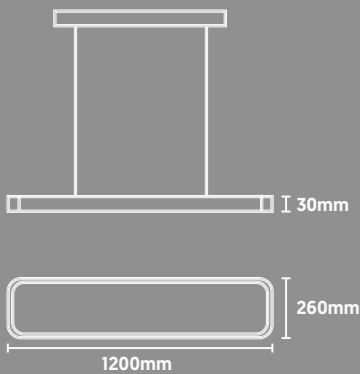

Surface & Suspended

Direct/Indirect Output

UGR Compliant Diffuser

Aluminium Housing

Dimensions

A T G F Light Source Energy Rating

Photometric Data

Ikon S

Wall Mounted Luminaire

CODE: IKON-S-1200X260NW/D

QVIS[®]
LED LIGHTING

DECORATIVE RANGE

Power	Efficacy	Output	Kelvin
60W	105Lm/cW	2100Lm ↑ 4200Lm ↓	4000K

Technical

Input Voltage	AC 100-270V
Direct/Indirect	30% ↑ / 70% ↓
Colour Rendering Index	>80
Power Factor	>0.9
Operating Temp.	-20 to +45°C
Materials	Aluminium & Polycarbonate
IP Rating	IP20
Dimmable	DALI 2.0
Dimensions	1200mm x 260mm x 30mm
Weight	6.37kg
MacAdam Step	<3
Lifetime	50,000 hours, L90-B10 (Ta 25 °C)
CE Standards	EN60598-1, EN62493, EN55015, EN61547, EN61000-3-2, EN61000-3-3, EN62722-1, EN62722-2-1 and EN50581
CE Directives	LVD, EMC, ERP & RoHS