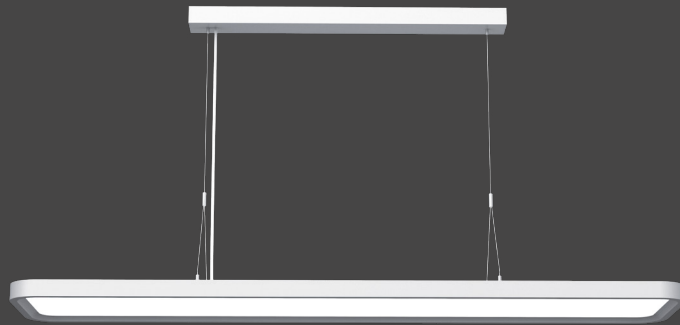

Surface & Suspended

Direct/Indirect Output

UGR Compliant Diffuser

Aluminium Housing

Dimensions

A T G F Light Source Energy Rating

Photometric Data

Ikon S

Wall Mounted Luminaire

CODE: IKON-S-1200X260NW/D

QVIS[®]
LED LIGHTING

DECORATIVE RANGE

Power	Efficacy	Output	Kelvin
60W	105Lm/cW	2100Lm ↑ 4200Lm ↓	4000K

Technical

Input Voltage	AC 100-270V
Direct/Indirect	30% ↑ / 70% ↓
Colour Rendering Index	>80
Power Factor	>0.9
Operating Temp.	-20 to +45°C
Materials	Aluminium & Polycarbonate
IP Rating	IP20
Dimmable	DALI 2.0
Dimensions	1200mm x 260mm x 30mm
Weight	6.37kg
MacAdam Step	<3
Lifetime	50,000 hours, L90-B10 (Ta 25 °C)
CE Standards	EN60598-1, EN62493, EN55015, EN61547, EN61000-3-2, EN61000-3-3, EN62722-1, EN62722-2-1 and EN50581
CE Directives	LVD, EMC, ERP & RoHS