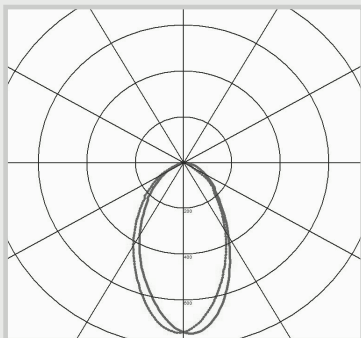

Downlight

IP65 Ingress Protection

30/60/90 Minute Fire Rated
(BS476-21 Standard)

Wattage Switchable

Quad-Colour
(2700K/3000K/4000K/6000K)

Dimensions

Photometric Data

FRD Elite