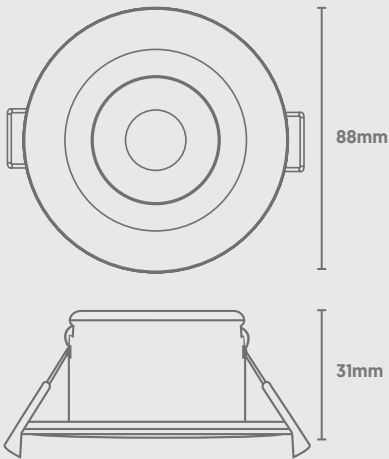

Downlight

IP65 Ingress Protection

30/60/90 Minute Fire Rated
(BS476-21 Standard)

Wattage Switchable

Quad-Colour
(2700K/3000K/4000K/6000K)

Dimensions

Photometric Data

FRD Elite