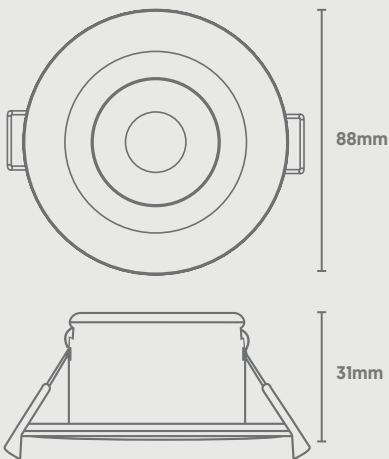

Downlight

IP65 Ingress Protection

30/60/90 Minute Fire Rated
(BS476-21 Standard)

Wattage Switchable

Quad-Colour
(2700K/3000K/4000K/6000K)

Dimensions

Photometric Data

FRD Elite