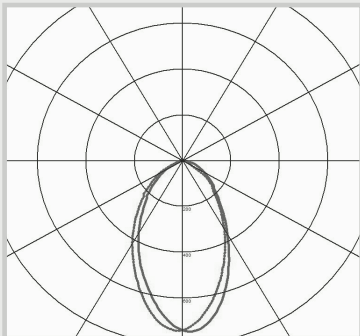

Downlight

IP65 Ingress Protection

30/60/90 Minute Fire Rated
(BS476-21 Standard)

Wattage Switchable

Quad-Colour
(2700K/3000K/4000K/6000K)

Dimensions

Photometric Data

FRD Elite