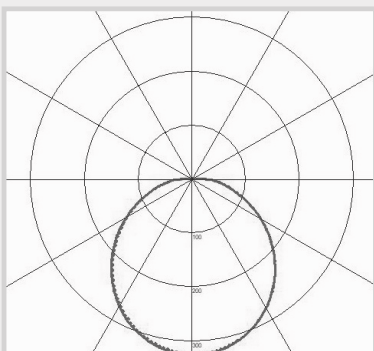

External

IP65 Ingress Protection

Conduit Side & Back Entry

Wattage Switchable

Tri-Colour (3000K/4000K/6000K)

Dimensions

Light Source Energy Rating

Photometric Data

Rebel

Canopy Bulkhead

CODE: RBL-SWS-255TC

QVIS[®]

LIGHTING & SECURITY

Power (Selectable)	Efficacy	Output	Kelvin
8W	105Lm/cW	840Lm	Tri-Colour: 3000K, 4000K or 6000K
12W	105Lm/cW	1260Lm	
15W	105Lm/cW	1575Lm	
18W	105Lm/cW	1890Lm	