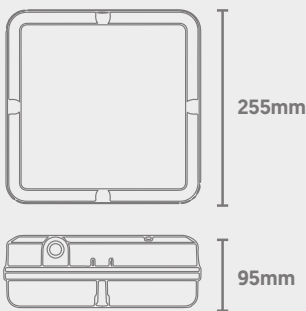

External

IP65 Ingress Protection

Conduit Side & Back Entry

Wattage Switchable

Tri-Colour (3000K/4000K/6000K)

Dimensions

Light Source Energy Rating

Photometric Data

Rebel

Canopy Bulkhead

CODE: RBL-SWS-255TC

QVIS[®]

LIGHTING & SECURITY

Power (Selectable)	Efficacy	Output	Kelvin
8W	105Lm/cW	840Lm	Tri-Colour: 3000K, 4000K or 6000K
12W	105Lm/cW	1260Lm	
15W	105Lm/cW	1575Lm	
18W	105Lm/cW	1890Lm	

Technical

Input Voltage	AC 220-240V
Colour Rendering Index	>80
Power Factor	>0.9
Operating Temp.	-20 to +40°C
Materials	Polycarbonate
IP Rating	IP65
IK Rating	IK10
Dimmable	On Request
Dimensions	255mm x 95mm
Weight	0.84kg
MacAdam Step	<3
Lifetime	50,000 hours, L70-B10 (Ta 25 °C)
CE Standards	EN60598-1, EN62493, EN55015, EN61547, EN61000-3-2, EN61000-3-3, EN62722-1, EN62722-2-1 and EN50581
CE Directives	LVD, EMC, ERP & RoHS