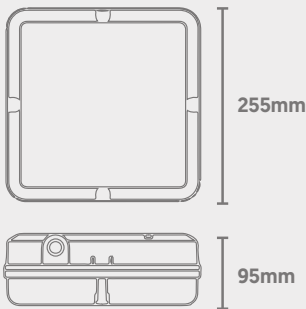

External

- IP65 Ingress Protection
- Conduit Side & Back Entry
- Wattage Switchable
- Tri-Colour (3000K/4000K/6000K)

Dimensions

Light Source Energy Rating

Photometric Data

Rebel

Canopy Bulkhead

CODE: RBL-SWS-255TC/EM

Technical

| | |
|------------------------|--|
| Input Voltage | AC 220-240V |
| Colour Rendering Index | >80 |
| Power Factor | >0.9 |
| Operating Temp. | -20 to +40°C |
| Materials | Polycarbonate |
| IP Rating | IP65 |
| IK Rating | IK10 |
| Dimmable | On Request |
| Dimensions | 255mm x 95mm |
| Weight | 1.01kg |
| MacAdam Step | <3 |
| Emergency Output | 3 Hours [3W] |
| Lifetime | 50,000 hours, L70-B10 (Ta 25 °C) |
| CE Standards | EN60598-1, EN62493, EN55015, EN61547, EN61000-3-2, EN61000-3-3, EN62722-1, EN62722-2-1 and EN50581 |
| CE Directives | LVD, EMC, ERP & RoHS |