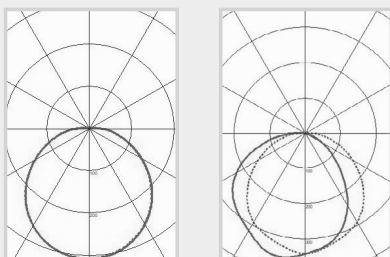

LIGHTING & SECURITY

CODE: EC-WS-TC/MS/EM

Power [Selectable]	Efficacy	Output	Kelvin
12W [Emergency ?W]	105Lm/cW	1260Lm [Emergency ??Lm]	Tri-Colour: 3000K, 4000K or 5000K
14W [Emergency ?W]	105Lm/cW	1470Lm [Emergency ??Lm]	
16W [Emergency ?W]	105Lm/cW	1680Lm [Emergency ??Lm]	
18W [Emergency ?W]	105Lm/cW	1890Lm [Emergency ??Lm]	
20W [Emergency ?W]	105Lm/cW	2100Lm [Emergency ??Lm]	
22W [Emergency ?W]	105Lm/cW	2310Lm [Emergency ??Lm]	

Photometric Data

Full Moon

Half Moon