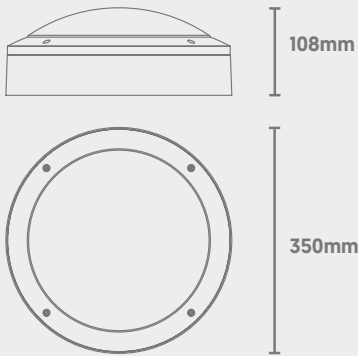

External

IP65 Ingress Protection

Conduit Back Entry

IK10 Impact Resistance

Tri-Colour (3000K/4000K/5000K)

Dimensions

Eclipse

Tri-Colour Bulkhead

LIGHTING & SECURITY

CODE: EC-WS-TC/MS/EM

Power [Selectable]	Efficacy	Output	Kelvin
12W [Emergency ?W]	105Lm/cW	1260Lm [Emergency ??Lm]	Tri-Colour: 3000K, 4000K or 5000K
14W [Emergency ?W]	105Lm/cW	1470Lm [Emergency ??Lm]	
16W [Emergency ?W]	105Lm/cW	1680Lm [Emergency ??Lm]	
18W [Emergency ?W]	105Lm/cW	1890Lm [Emergency ??Lm]	
20W [Emergency ?W]	105Lm/cW	2100Lm [Emergency ??Lm]	
22W [Emergency ?W]	105Lm/cW	2310Lm [Emergency ??Lm]	

Technical

Input Voltage	AC 200-240V
Colour Rendering Index	>80
Power Factor	>0.95
Operating Temp.	-15 to +50°C
Materials	Die-Cast Aluminium & Polycarbonate
IP Rating	IP65
IK Rating	IK10
Dimmable	On Request
Dimensions	350mm x 108mm
Weight	2.5kg
MacAdam Step	<3
Lifetime	50,000 hours, L90-B10 (Ta 25 °C)
CE Standards	EN60598-1, EN62493, EN55015, EN61547, EN61000-3-2, EN61000-3-3, EN62722-1, EN62722-2-1 and EN50581
CE Directives	LVD, EMC, ERP & RoHS