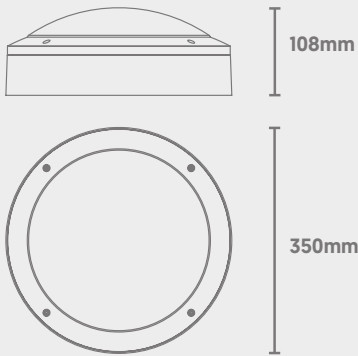

External

Eclipse Tri-Colour Bulkhead

CODE: EC-WS-TC

-  IP65 Ingress Protection
-  Conduit Back Entry
-  IK10 Impact Resistance
-  Tri-Colour (3000K/4000K/5000K)

Dimensions

Power (Selectable)	Efficacy	Output	Kelvin
12W	105Lm/cW	1260Lm	Tri-Colour: 3000K, 4000K or 5000K
14W	105Lm/cW	1470Lm	
16W	105Lm/cW	1680Lm	
18W	105Lm/cW	1890Lm	
20W	105Lm/cW	2100Lm	
22W	105Lm/cW	2310Lm	

Technical

Input Voltage	AC 200-240V
Colour Rendering Index	>80
Power Factor	>0.95
Operating Temp.	-15 to +50°C
Materials	Die-Cast Aluminium & Polycarbonate
IP Rating	IP65
IK Rating	IK10
Dimmable	On Request
Dimensions	350mm x 108mm
Weight	2.5kg
MacAdam Step	<3
Lifetime	50,000 hours, L90-B10 (Ta 25 °C)
CE Standards	EN60598-1, EN62493, EN55015, EN61547, EN61000-3-2, EN61000-3-3, EN62722-1, EN62722-2-1 and EN50581
CE Directives	LVD, EMC, ERP & RoHS