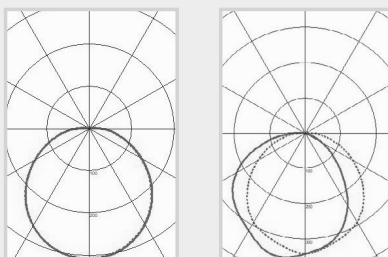

External

Eclipse Tri-Colour Bulkhead

CODE: EC-WS-TC

-  IP65 Ingress Protection
-  Conduit Back Entry
-  IK10 Impact Resistance
-  Tri-Colour (3000K/4000K/5000K)

Dimensions

Power (Selectable)	Efficacy	Output	Kelvin
12W	105Lm/cW	1260Lm	Tri-Colour: 3000K, 4000K or 5000K
14W	105Lm/cW	1470Lm	
16W	105Lm/cW	1680Lm	
18W	105Lm/cW	1890Lm	
20W	105Lm/cW	2100Lm	
22W	105Lm/cW	2310Lm	

Technical

Input Voltage	AC 200-240V
Colour Rendering Index	>80
Power Factor	>0.95
Operating Temp.	-15 to +50°C
Materials	Die-Cast Aluminium & Polycarbonate
IP Rating	IP65
IK Rating	IK10
Dimmable	On Request
Dimensions	350mm x 108mm
Weight	2.5kg
MacAdam Step	<3
Lifetime	50,000 hours, L90-B10 (Ta 25 °C)
CE Standards	EN60598-1, EN62493, EN55015, EN61547, EN61000-3-2, EN61000-3-3, EN62722-1, EN62722-2-1 and EN50581
CE Directives	LVD, EMC, ERP & RoHS

Photometric Data

Full Moon

Half Moon