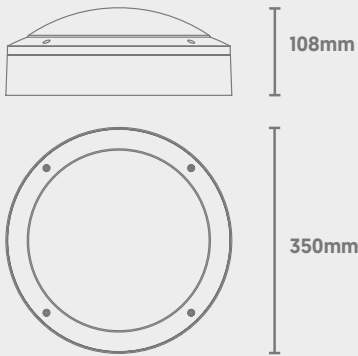

External

LIGHTING & SECURITY

Eclipse

Tri-Colour Bulkhead

CODE: EC-WS-TC/EM

IP65 Ingress Protection

Conduit Back Entry

IK10 Impact Resistance

Tri-Colour (3000K/4000K/5000K)

Dimensions

Power [Selectable]	Efficacy	Output	Kelvin
12W [Emergency ?W]	105Lm/cW	1260Lm [Emergency ??Lm]	Tri-Colour: 3000K, 4000K or 5000K
14W [Emergency ?W]	105Lm/cW	1470Lm [Emergency ??Lm]	
16W [Emergency ?W]	105Lm/cW	1680Lm [Emergency ??Lm]	
18W [Emergency ?W]	105Lm/cW	1890Lm [Emergency ??Lm]	
20W [Emergency ?W]	105Lm/cW	2100Lm [Emergency ??Lm]	
22W [Emergency ?W]	105Lm/cW	2310Lm [Emergency ??Lm]	

Technical

Input Voltage	AC 200-240V
Colour Rendering Index	>80
Power Factor	>0.95
Operating Temp.	-15 to +50°C
Materials	Die-Cast Aluminium & Polycarbonate
IP Rating	IP65
IK Rating	IK10
Dimmable	On Request
Dimensions	350mm x 108mm
Weight	2.5kg
MacAdam Step	<3
Lifetime	50,000 hours, L90-B10 (Ta 25 °C)
CE Standards	EN60598-1, EN62493, EN55015, EN61547, EN61000-3-2, EN61000-3-3, EN62722-1, EN62722-2-1 and EN50581
CE Directives	LVD, EMC, ERP & RoHS