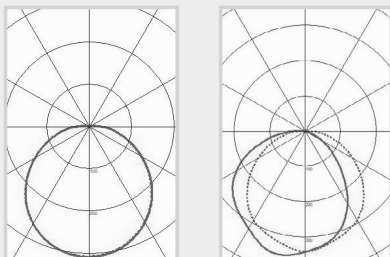

Tri-Colour (3000K/4000K/5000K)

Dimensions

Power [Selectable]	Efficacy	Output	Kelvin
12W [Emergency ?W]	105Lm/cW	1260Lm [Emergency ??Lm]	Tri-Colour: 3000K, 4000K or 5000K
14W [Emergency ?W]	105Lm/cW	1470Lm [Emergency ??Lm]	
16W [Emergency ?W]	105Lm/cW	1680Lm [Emergency ??Lm]	
18W [Emergency ?W]	105Lm/cW	1890Lm [Emergency ??Lm]	
20W [Emergency ?W]	105Lm/cW	2100Lm [Emergency ??Lm]	
22W [Emergency ?W]	105Lm/cW	2310Lm [Emergency ??Lm]	

Photometric Data

Full Moon

Half Moon