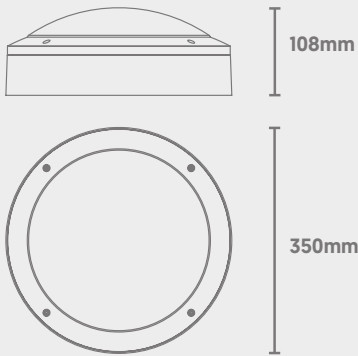

External

Eclipse Tri-Colour Bulkhead

CODE: EC-WS-TC/MS

-  IP65 Ingress Protection
-  Conduit Back Entry
-  IK10 Impact Resistance
-  Tri-Colour (3000K/4000K/5000K)

Dimensions

Power (Selectable)	Efficacy	Output	Kelvin
12W	105Lm/cW	1260Lm	Tri-Colour: 3000K, 4000K or 5000K
14W	105Lm/cW	1470Lm	
16W	105Lm/cW	1680Lm	
18W	105Lm/cW	1890Lm	
20W	105Lm/cW	2100Lm	
22W	105Lm/cW	2310Lm	

Technical

Input Voltage	AC 200-240V
Colour Rendering Index	>80
Power Factor	>0.95
Operating Temp.	-15 to +50°C
Materials	Die-Cast Aluminium & Polycarbonate
IP Rating	IP65
IK Rating	IK10
Dimmable	On Request
Dimensions	350mm x 108mm
Weight	2.5kg
MacAdam Step	<3
Lifetime	50,000 hours, L90-B10 (Ta 25 °C)
CE Standards	EN60598-1, EN62493, EN55015, EN61547, EN61000-3-2, EN61000-3-3, EN62722-1, EN62722-2-1 and EN50581
CE Directives	LVD, EMC, ERP & RoHS