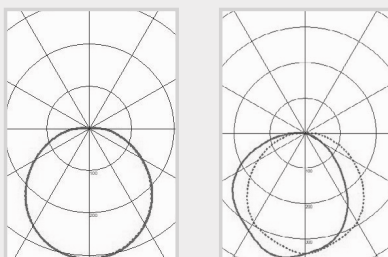

External

Eclipse Tri-Colour Bulkhead

CODE: EC-WS-TC/MS

-  IP65 Ingress Protection
-  Conduit Back Entry
-  IK10 Impact Resistance
-  Tri-Colour (3000K/4000K/5000K)

Dimensions

Power (Selectable)	Efficacy	Output	Kelvin
12W	105Lm/cW	1260Lm	Tri-Colour: 3000K, 4000K or 5000K
14W	105Lm/cW	1470Lm	
16W	105Lm/cW	1680Lm	
18W	105Lm/cW	1890Lm	
20W	105Lm/cW	2100Lm	
22W	105Lm/cW	2310Lm	

Technical

Input Voltage	AC 200-240V
Colour Rendering Index	>80
Power Factor	>0.95
Operating Temp.	-15 to +50°C
Materials	Die-Cast Aluminium & Polycarbonate
IP Rating	IP65
IK Rating	IK10
Dimmable	On Request
Dimensions	350mm x 108mm
Weight	2.5kg
MacAdam Step	<3
Lifetime	50,000 hours, L90-B10 (Ta 25 °C)
CE Standards	EN60598-1, EN62493, EN55015, EN61547, EN61000-3-2, EN61000-3-3, EN62722-1, EN62722-2-1 and EN50581
CE Directives	LVD, EMC, ERP & RoHS

Photometric Data

Full Moon

Half Moon