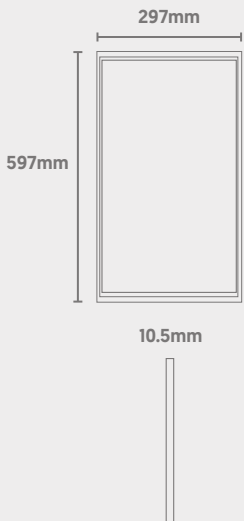

Modular

IP44 Ingress Protection

TP(a) Fire Rating

Aluminium Housing

Tri-Colour (3000K/4000K/6000K)

Dimensions

Light Source Energy Rating

Photometric Data

Orion

Tri-Colour Edge-Lit Panel

QVIS[®]

LIGHTING & SECURITY

CODE: ORN-20-6X3TC

Panel dimensions suit a range of ceiling types

Power	Efficacy	Output	Kelvin
20W	130Lm/cW	2600Lm	Tri-Colour: 3000K, 4000K or 6000K

Technical

Input Voltage	AC 200-240V
Colour Rendering Index	>85
Beam Spread	160°
Diffuser Type	Opal
Power Factor	>0.95
Typical UGR	<19
Operating Temp.	-20 to +50°C
Materials	Aluminium
IP Rating	IP44
Fire Rating	TP(b)
Dimmable	On Request
Dimensions	597mm x 297mm x 10.5mm
Weight	4.1kg
MacAdam Step	<3
Lifetime	50,000 hours, L90-B10 (Ta 25 °C)
CE Standards	EN60598-1, EN 60598 2-2, EN62493, EN55015, EN61547, EN61000-3-2, EN61000-3-3, EN62722-1, EN62722-2-1 and EN50581
CE Directives	LVD, EMC, ERP & RoHS