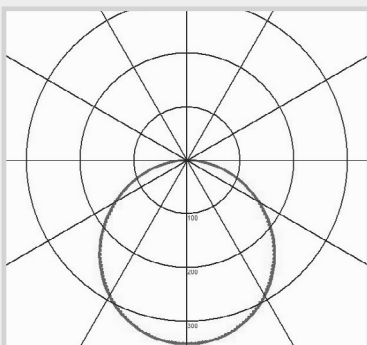

Modular

IP44 Ingress Protection

TP(a) Fire Rating

Aluminium Housing

Tri-Colour (3000K/4000K/6000K)

Dimensions

Light Source Energy Rating

Photometric Data

Orion

Tri-Colour Edge-Lit Panel

QVIS[®]

LIGHTING & SECURITY

CODE: ORN-20-6X3TC

Panel dimensions suit a range of ceiling types

Power	Efficacy	Output	Kelvin
20W	130Lm/cW	2600Lm	Tri-Colour: 3000K, 4000K or 6000K

Technical

Input Voltage	AC 200-240V
Colour Rendering Index	>85
Beam Spread	160°
Diffuser Type	Opal
Power Factor	>0.95
Typical UGR	<19
Operating Temp.	-20 to +50°C
Materials	Aluminium
IP Rating	IP44
Fire Rating	TP(b)
Dimmable	On Request
Dimensions	597mm x 297mm x 10.5mm
Weight	4.1kg
MacAdam Step	<3
Lifetime	50,000 hours, L90-B10 (Ta 25 °C)
CE Standards	EN60598-1, EN 60598 2-2, EN62493, EN55015, EN61547, EN61000-3-2, EN61000-3-3, EN62722-1, EN62722-2-1 and EN50581
CE Directives	LVD, EMC, ERP & RoHS