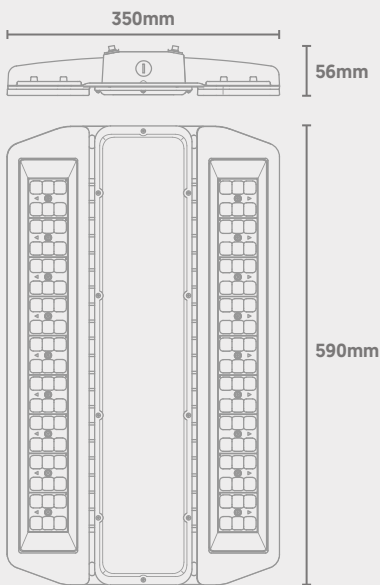

Baylite Pro

Low Bay

CODE: BP-WS-4K/DALI

-  IP65 Ingress Protection
-  IK10 Impact Resistance
-  Wattage Switchable
-  1-10V Dimmable (as Standard)

Dimensions

Wattage Options	Efficacy	Output	Kelvin
50W	140Lm/cW	7000Lm	4000K
75W	140Lm/cW	10500Lm	
100W	140Lm/cW	14000Lm	
125W	140Lm/cW	17500Lm	
150W	140Lm/cW	21000Lm	
175W	140Lm/cW	24500Lm	
200W	140Lm/cW	28000Lm	

Technical

Input Voltage	AC 100-240V
Colour Rendering Index	>80
Beam Angle	90°
Power Factor	0.97
Operating Temp.	-20 to +45°C
Materials	Aluminium & Tempered Glass
IP Rating	IP65
IK Rating	IK10
Dimmable	DALI Dimmable
Dimensions	590mm x 350mm x 56mm
Weight	7.5kg
MacAdam Step	<3
Lifetime	50,000 hours, L90-B10 (Ta 25 °C)
CE Standards	EN60598-1, EN62493, EN55015, EN61547, EN61000-3-2, EN61000-3-3, EN62722-1, EN62722-2-1 and EN50581
CE Directives	LVD, EMC, ERP & RoHS