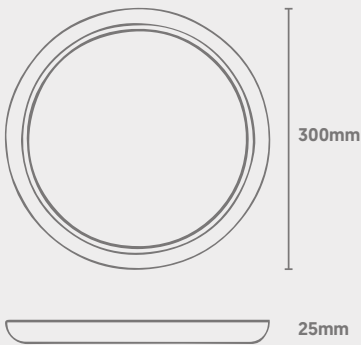

Downlight

IP44 Ingress Protection

Adjustable Cut-Outs

Wattage Switchable

Tri-Colour (3000K/4000K/6000K)

Dimensions

Photometric Data

Virgo Pro

Multi-Fit Downlight

QVIS[®]

LIGHTING & SECURITY

CODE: VGO-PRO-WS-150/270TC

Power [Selectable]	Efficacy	Output	Kelvin
15W	110Lm/cW	1540Lm	Tri-Colour: 3000K, 4000K or 5000K
20W	110Lm/cW	2200Lm	
25W	110Lm/cW	2750Lm	

Technical

Input Voltage	AC 200-240V
Beam Spread	110°
Power Factor	>0.85
Operating Temp.	-20 to +40°C
Materials	Polycarbonate
IP Rating	IP44
Fire Rating	TP[a]
Dimmable	On request
Adjustable Cut Out	150 to 270mm
Dimensions	300mm x 25mm
Weight	0.95Kg
MacAdam Step	<3
Lifetime	50,000 hours, L70-B10 (Ta 25 °C)
CE Standards	EN60598-1, EN 60598 2-5, EN62493, EN55015, EN61547, EN61000-3-2, EN61000-3-3, EN62722-1, EN62722-2-1 and EN50581
CE Directives	LVD, EMC, ERP & RoHS