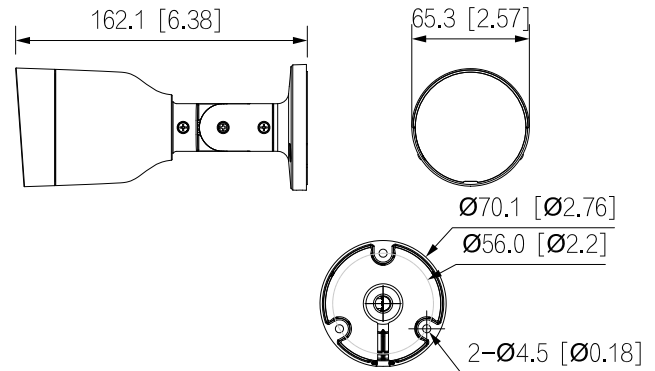

Dimensions (mm[inch])

Ordering Information

Type	Model	Description
8MP Camera	DH-IPC-HFW1830S-S6	8MP Entry IR Fixed-focal Bullet Network Camera
Accessories (optional)	PFA134	Junction Box
	PFA130-E	IP66 Junction Box
	PFA152-E	Pole Mount Bracket
	PFM321D	12V DC 1A Power Adapter
	PFM900-E	Integrated Mount Tester

Accessories

Optional: