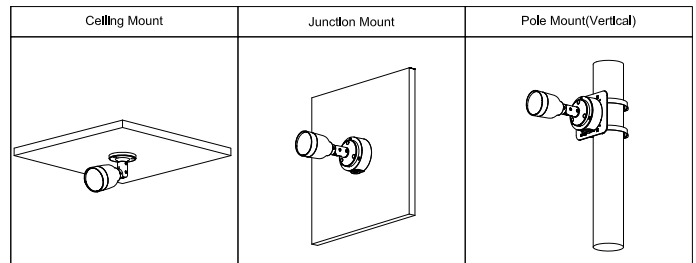

Power Consumption	Basic: 2.4W (12V DC); 2.9W (PoE) Max. (ICR + H.265 + max. resolution + main stream + DWDR + IR intensity): 4.4W (12V DC); 5.2W (PoE)
Environment	
Operating Temperature	-40°C to +60°C (-40°F to +140°F)
Operating Humidity	≤95%
Storage Temperature	-40°C to +60°C (-40°F to +140°F)
Protection	IP67
Structure	
Casing	Metal
Product Dimensions	162.1 mm × Ø70.1 mm (6.38" × Ø2.76")
Net Weight	0.32 kg (0.71 lb)
Gross Weight	0.45 kg (0.99 lb)