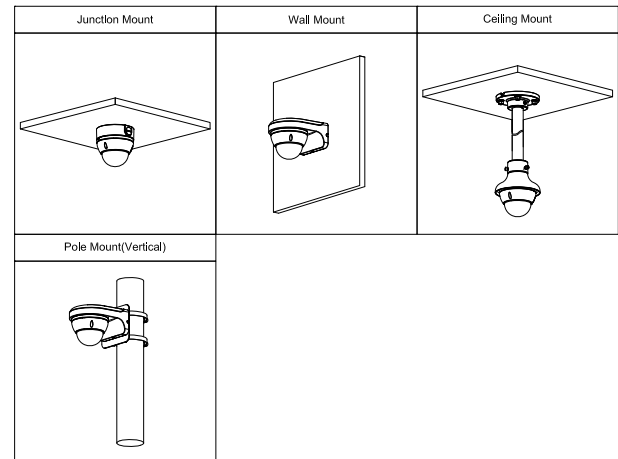

Environment

Operating Temperature	-40°C to +60°C (-40°F to +140°F)
Operating Humidity	≤ 95%
Storage Temperature	-40°C to +60°C (-40°F to +140°F)
Protection	IP67; IK10

Structure

Casing	Metal
Product Dimensions	81 mm × Φ109.9 mm (3.19" × Φ4.33")
Net Weight	0.30 kg (0.7 lb)
Gross Weight	0.44 kg (1.0 lb)

Ordering Information

Type	Model	Description
8MP Camera	DH-IPC-HDBW1830E-S6	8MP Entry IR Fixed-focal Dome Network Camera
Accessories (optional)	PFA136	Junction Box
	PFB203W	Wall Mount Bracket
	PFA152-E	Pole Mount Bracket
	PFA106	Mount Adapter
	PFB220C	Ceiling Mount Bracket
	PFM321D	12V DC 1A Power Adapter
	PFM900-E	Integrated Mount Tester

Accessories

Optional:

PFM900-E
Integrated Mount Tester