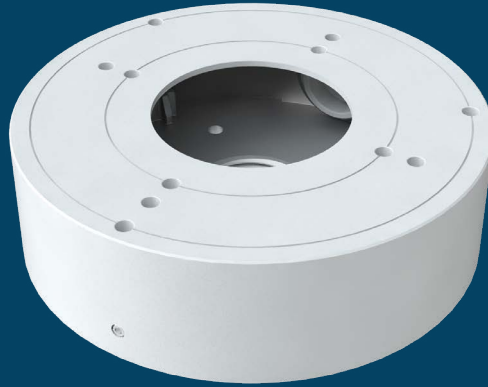

Cable Junction Box (White)

CODE: VIP-RING-04-WH

Material	Aluminium Alloy
Colour	White
Load Bearing	The wall must be able to withstand at least 3x the weight of the camera and junction box <i>(Refer to Weight on this data sheet and the camera data sheet)</i>
Operating Environment	Temperature: -40°C to +60°C; Humidity: 10% to 90%

Inlets	Bottom & Side
Dimensions	Ø132mm x 38.8mm
Weight	0.215kg

A full breakdown of compatible cameras is available on the Viper price list (contact us to request yours). Compatible junction boxes are also shown on each camera data sheet where applicable.